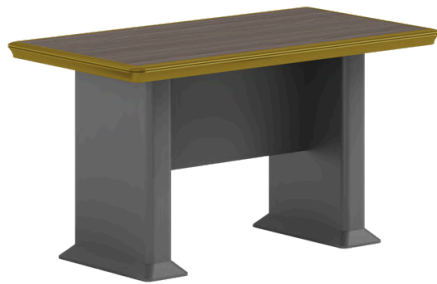

EF3010-14 SIZE 140X 70 X 76H CM