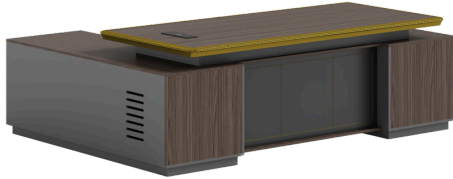

EMPRESS FURNITURE LTD

Retail, Wholesale, Import & Export of Restaurant, Cafeteria, Office & Household Furniture

FRONT

EF3008C-20 SIZE 200 X 160 X 76H

EF3008C-22 SIZE 220 X 160 X 76H

EF3008C-24 SIZE 240 X 160 X 76H

BACK