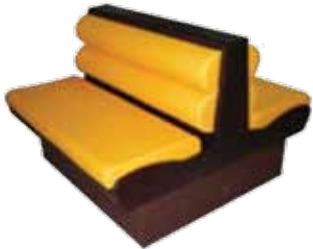

Star Chair Polypropylene
Rattan Chair

Bar Stools

Apsana Bar Chair

Nino Bar Stool

Crawford Barchair Darkwood

Crawford Barchair Cherry

Eva Barstool Darkwood

Eva Barstool Beech

Eva Darkwood with wooden seat

Bar Stools

Booths (We manufacture booths to order)

Barstool BST1 Steel powder Coated

SC38 Barstool Steel powder Coated

Debbie Stool

Traditional single

Traditional double

Avantgarde double

Avantgarde single

Delta Booth

Gamma Booth

Beta Booth single

Beta Booth double

Round Booth

Contract Table Legs Cast Iron Collection, mostly heavy, suitable for extra stability