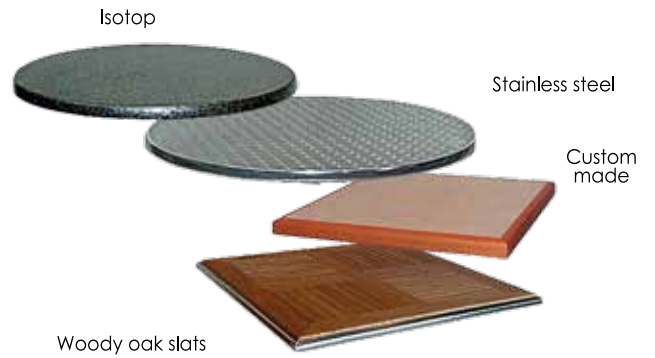

Victoria Series, elegant looks with cast iron weight & strength

Victoria Double Base
Top: Congo Isotop 120 x 80cm

Victoria 4 Base
Top: Orbit Isotop 80 x 80cm sq

Victoria 3 Bar Base
Top: Marblelite Isotop 70cm dia

Sunray Bar Base
Top: Alaska Isotop 70cm dia

Step Series, cast iron - timeless & classy

Step Round Base
Top: Bombay Isotop 90cm dia

Step Square Base
Top: Congo Isotop 80 x 80cm sq

Table Top Options

Retro Cast Aluminium with Stainless Steel Accents

Retro 4 Base
Top: Oakslats 70sq

Retro 4 Bar Base
Top: Alaska Isotop 60cm dia

Retro Double Base
Top: Butcher Block Isotop 110 x 70cm

Horizontal Stacking

Wooden Tops - wooden Tops are available in 60, 70 and 80 cm