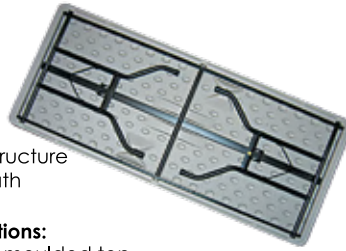

Cosy Two Seater

Different colours available

Puff with Wooden Leg

Folding Banquet Tables blow moulded tops lightweight & very strong

NF 72:
Size open: 183 x 75 x 76 (H)cm

View of structure underneath

Specifications:
Top: Blow moulded top
Legs: Folding, powder coated 28mm steel tube
Load: Tested above 300kg